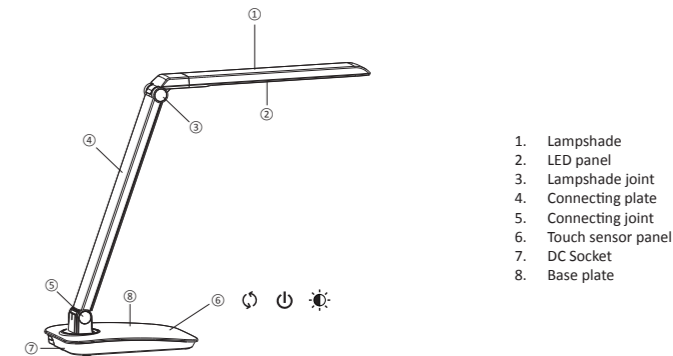

Product Overview