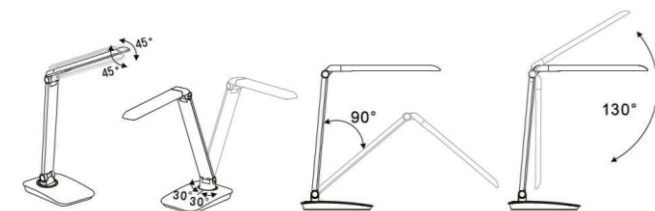

Product Usage

Product Usage - Touch Sensor Panel

5-grade colour temperature controller

Power touch button

3- grade brightness dimmer