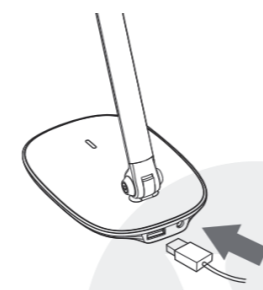

Battery & Charging

Product Specification

Model - LD-808

Output Voltage - DC 5V

Power - 8W

Colour Temperature - Adjustable

Battery Capacity - 2200mAh

Limited Warranty

Customer service

aiwa